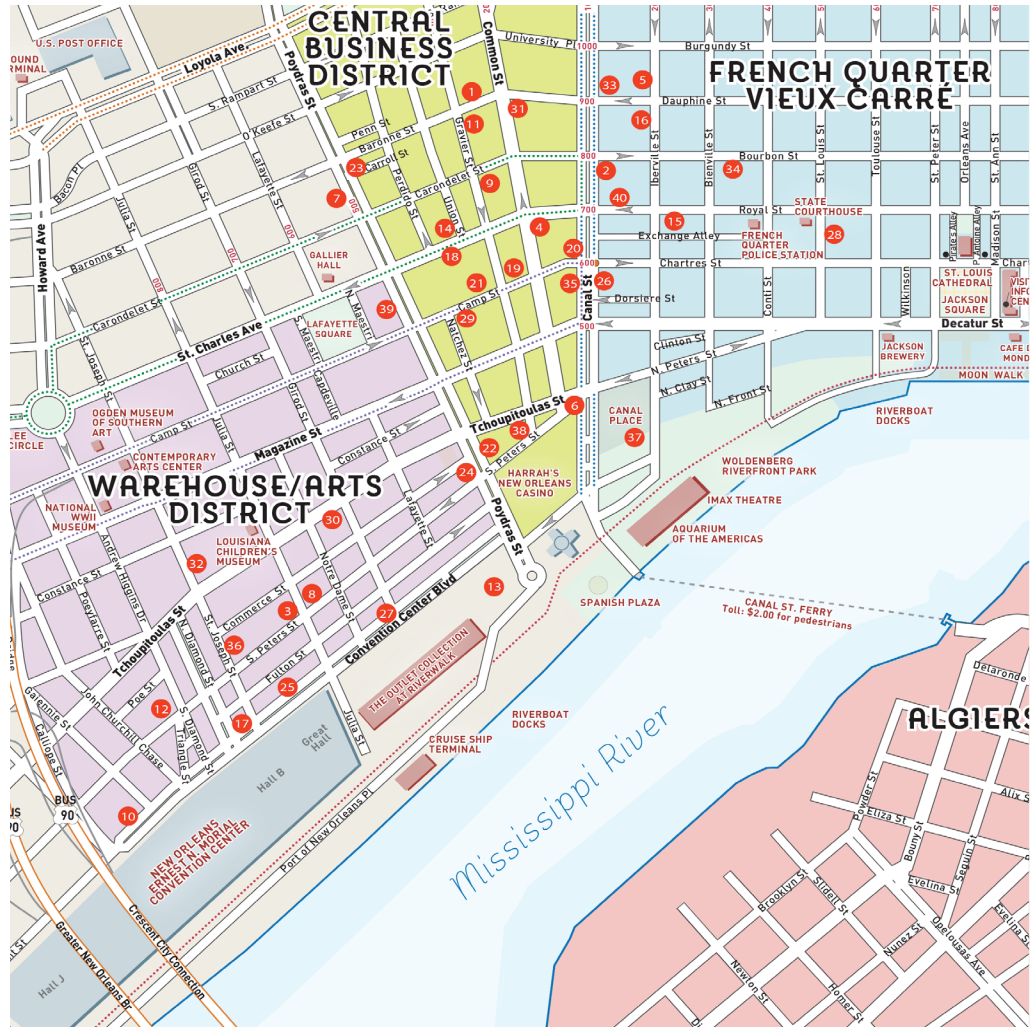

Official Hotel Map

50th ASHP Midyear Clinical Meeting & Exhibition

December 6–10, 2015 | New Orleans Ernest N. Morial Convention Center | New Orleans, Louisiana

- 1 **Aloft New Orleans Downtown**
\$179/\$179 single/double
- 2 **Astor Crowne Plaza New Orleans French Quarter**
\$199/\$219 single/double
- 3 **Courtyard New Orleans Downtown/Convention Center**
\$190/\$210 single/double
- 4 **Courtyard New Orleans Downtown Near the French Quarter**
\$190/\$210 single/double
- 5 **Courtyard New Orleans Downtown/Iberville**
\$194/\$214 single/double
- 6 **Doubletree by Hilton New Orleans**
\$194/\$214 single/double
- 7 **Drury Inn & Suites New Orleans**
\$159/\$159 single/double
- 8 **Embassy Suites New Orleans—Convention Center**
\$195/\$195 single/double
\$219/\$219 Loft Club single/double
- 9 **Hampton Inn & Suites Downtown/French Quarter**
\$180/\$180 single/double
- 10 **Hampton Inn & Suites New Orleans Convention Center**
\$195/\$205 single/double
- 11 **Hilton Garden Inn New Orleans French Quarter/CBD**
\$179/\$179 single/double
- 12 **Hilton Garden Inn New Orleans Convention Center**
\$185/\$185 single/double
- 13 **Hilton New Orleans Riverside (Headquarter Hotel)**
\$215/\$235 single/double
\$265/\$285 Tower single/double
- 14 **Hilton New Orleans St. Charles Avenue**
\$165/\$165 single/double
- 15 **Hotel Monteleone**
\$205/\$215 single/double
- 16 **Hyatt French Quarter New Orleans**
\$205/\$205 single/double
- 17 **Hyatt Place New Orleans/Convention Center**
\$205/\$205 single/double
- 18 **InterContinental New Orleans**
\$205/\$205 single/double
- 19 **International House**
\$199/\$219 single/double
- 20 **JW Marriott New Orleans**
\$229/\$249 single/double
- 21 **La Quinta Inn & Suites New Orleans Downtown**
\$174/\$174 single/double
- 22 **Le Meridien New Orleans**
\$219/\$239 single/double
- 23 **Le Pavillon**
\$195/\$195 single/double