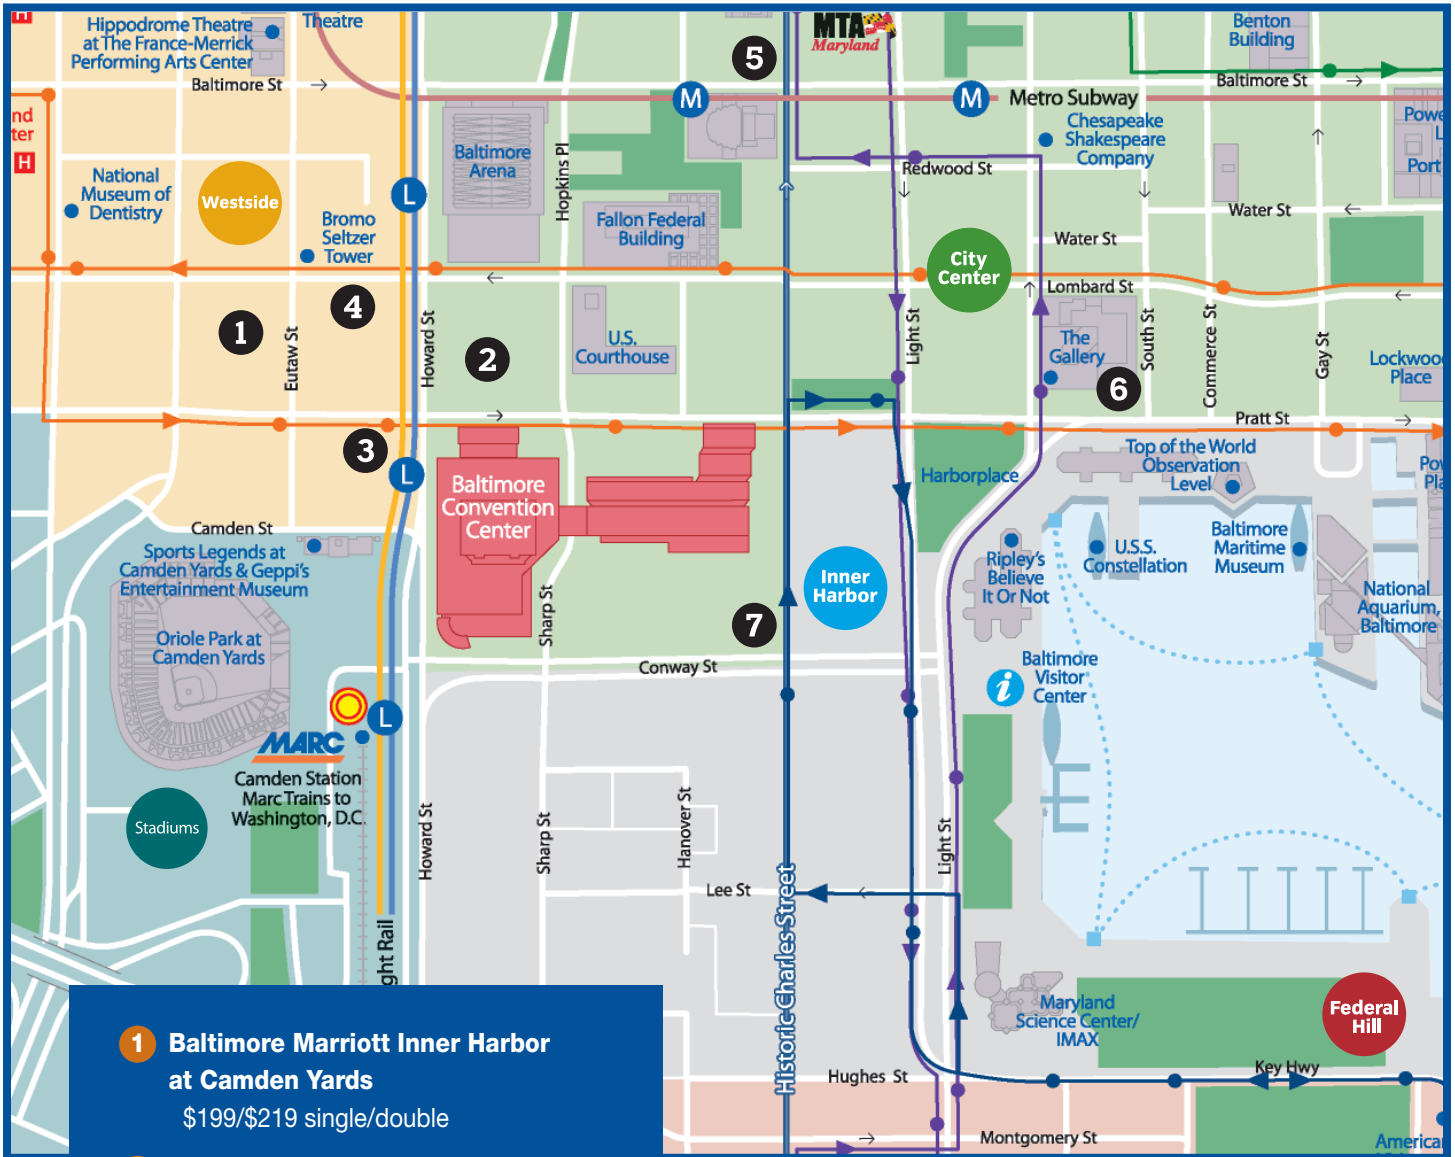

Official Hotel Map

ASHP 2016 Summer Meetings & Exhibition

June 11–15, 2016 | Baltimore Convention Center

Baltimore, Maryland

- 1 Baltimore Marriott Inner Harbor at Camden Yards**
\$199/\$219 single/double
- 2 Days Inn Baltimore Inner Harbor**
\$149/\$149 single/double
- 3 Hilton Baltimore (Headquarter Hotel)**
\$202/\$202 single/double
- 4 Holiday Inn Baltimore Inner Harbor**
\$179/\$179 single/double
- 5 Hotel Monaco Baltimore**
\$189/\$189 single/double
- 6 Renaissance Baltimore Harborplace Hotel**
\$189/\$209 single/double
- 7 Sheraton Inner Harbor Hotel**
\$195/\$195 single/double

- All Hotels are within a short walk of the Baltimore Convention Center.
- Rates noted do not include tax currently 15.5% (subject to change).
- Reserve your room through Orchid Event Solutions and enjoy complimentary in-room internet access.